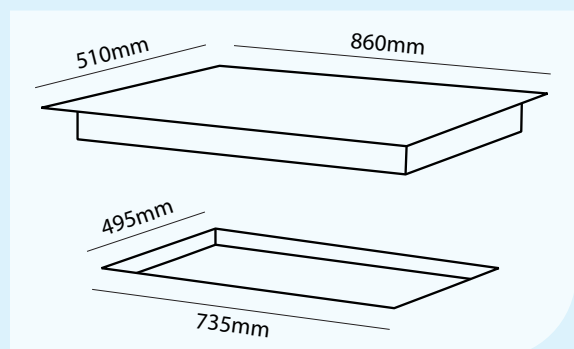

Our latest addition. Inspiring designs for New Zealand Kitchens.

900MM GAS HOB 4 BURNER + WOK BLACK GLASS HO-7-9G-4GW

- Gas Hob
- Knob Control
- Ignition Automatic
- Jetting - LPG or Natural Gas
- 10A Electrical outlet
- Flame failure safety
- Easy Clean Surface
- Low Profile Design