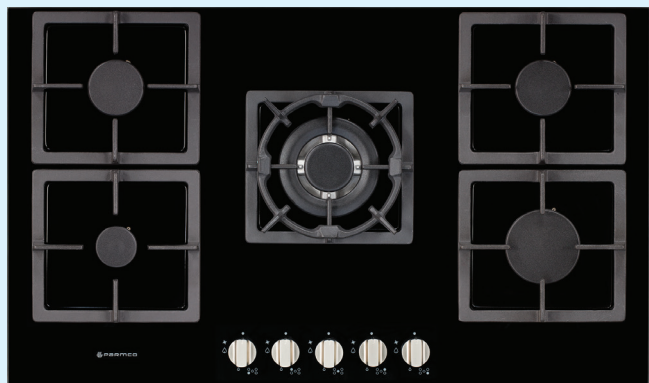

Our latest addition. Inspiring designs for New Zealand Kitchens.

900MM GAS HOB 4 BURNER + WOK BLACK GLASS HO-7-9G-4GW

- Gas Hob
- Knob Control
- Ignition Automatic
- Jetting - LPG or Natural Gas
- 10A Electrical outlet
- Flame failure safety
- Easy Clean Surface
- Low Profile Design